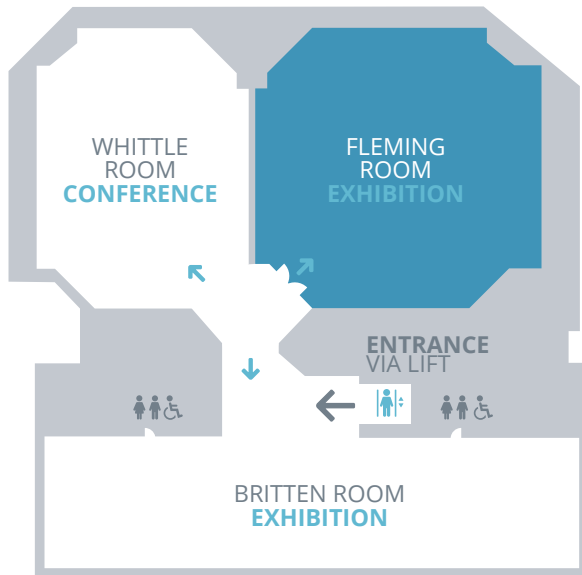

Key:

- Available
- On hold
- Booked

Organised by

progressive **communications**

T +44 (0)1453 798089

E versha.carter@progressivecom.co.uk

BRITTEN ROOM FLOOR 3

Scale:

Table: 1 x 153cm x 76cm
with 1m behind
Spacing: 50cm to each side

WINDOWS LOOKING OUT OVER WESTMINSTER ABBEY

VIEW MORE STANDS
IN THE FLEMING ROOM

Integrative & Personalised Medicine 24

6 - 8 June
London UK

FLEMING ROOM FLOOR 3

Organised by

progressive 
communications

T +44 (0)1453 798089

E versha.carter@progressivecom.co.uk

Key:

-  Available
-  On hold
-  Booked

Loading Bay

Britten Room

Scale:

Table: 1 x 153cm x 76cm
with 1m behind
Spacing: 50cm to each side

VIEW MORE STANDS
IN THE BRITTEN ROOM 