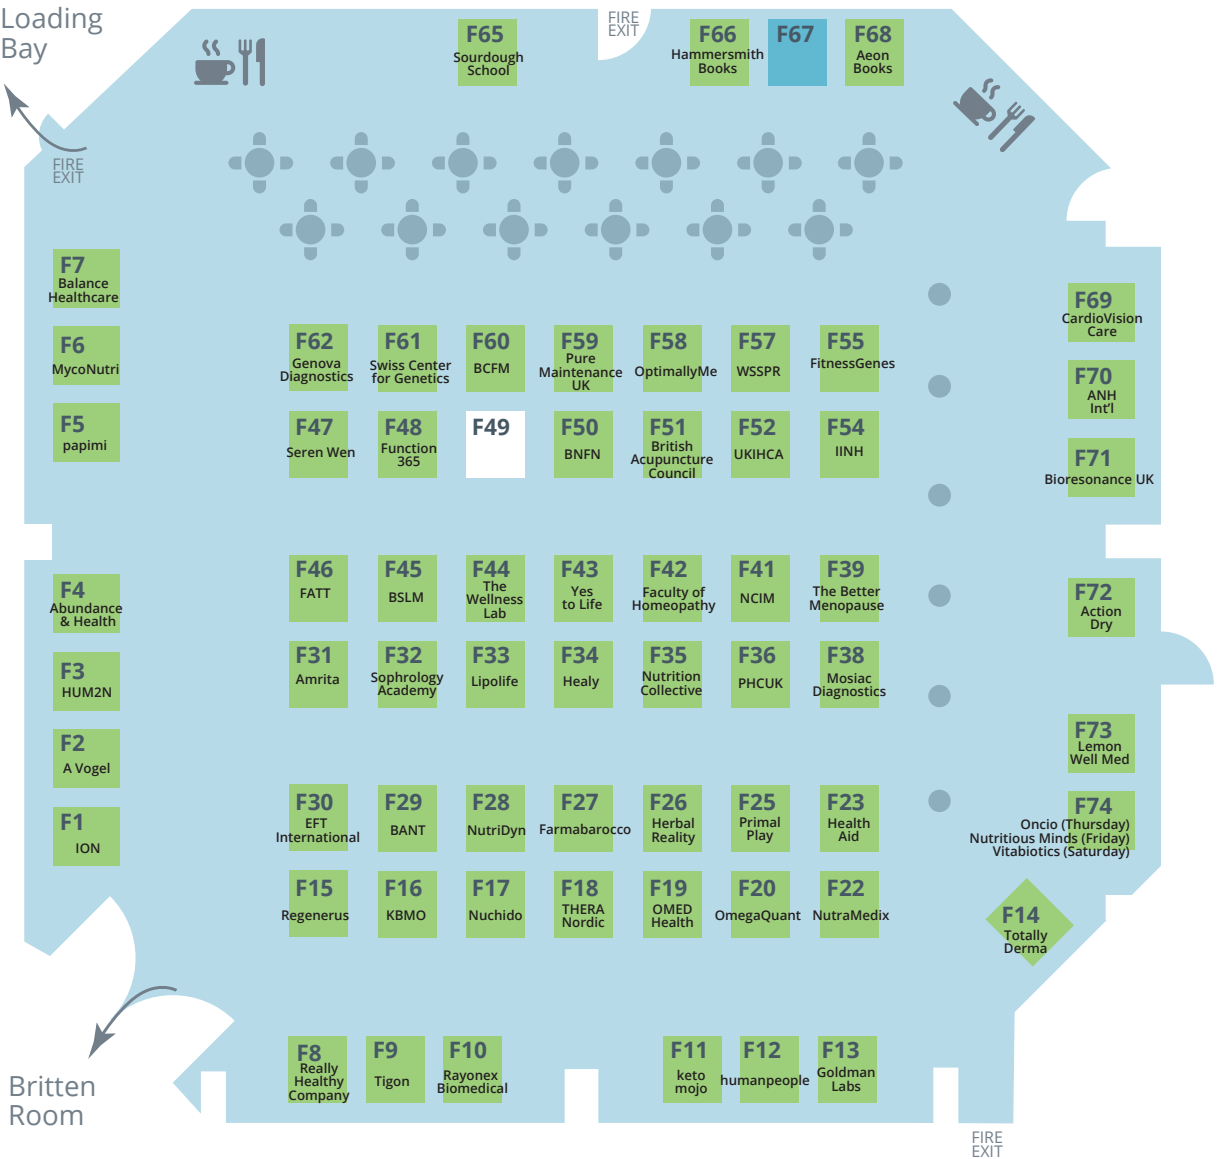

Table: 1 x 153cm x 76cm
with 1m behind
Spacing: 50cm to each side

WINDOWS LOOKING OUT OVER WESTMINSTER ABBEY

VIEW MORE STANDS
IN THE FLEMING ROOM

Integrative & Personalised Medicine 24

6 - 8 June
London UK

Britten Room

Scale:

Table: 1 x 153cm x 76cm
with 1m behind
Spacing: 50cm to each side

VIEW MORE STANDS
IN THE BRITTEN ROOM 